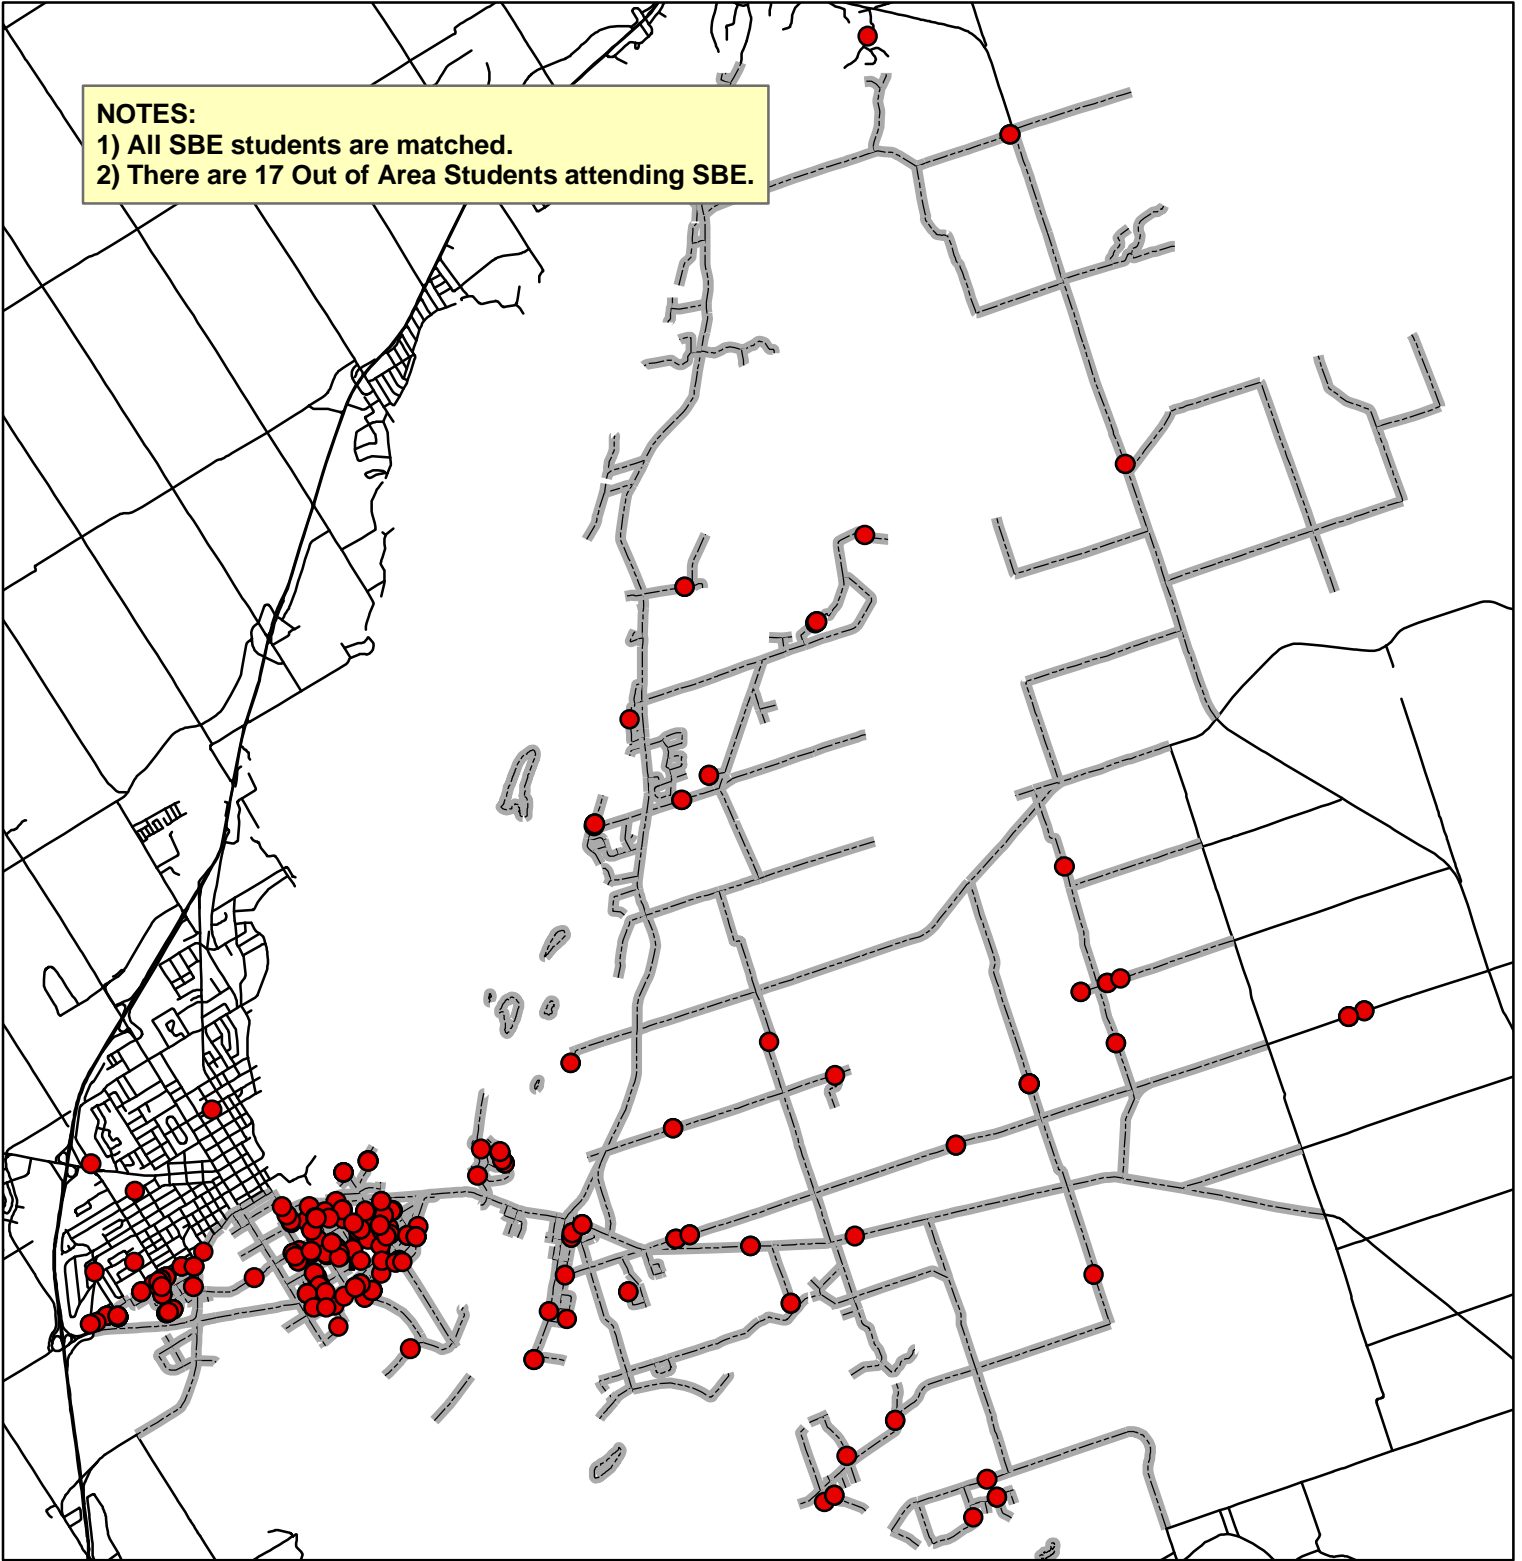

ST. BERNARD'S STUDENT LOCATIONS

NOTES:

1) All SBE students are matched.
2) There are 17 Out of Area Students attending SBE.

Legend

- St. Bernard's School Roads
- **Roads**
- Roads
- St. Bernard's Boundary
- SBE Student Locations

Kilometers
0 0.5 1 2

St. Bernard's Student Locations
Updated as of: February 3, 2009
Student Data as of: October 31, 2008